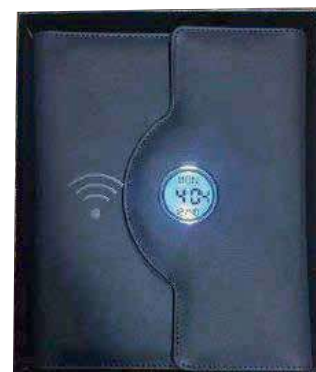

B-N C 01 i

Coffret Bloc Note Powerbank + Stylo

- Bloc-note Powerbank
- 5000 mah
- Wireless Charger
- Stylo
- Support Telephone

B-N C 02 i

Notebook power bank

- Bloc-note Powerbank
- 5000 mah
- Wireless Charger
- Stylo
- Logo Lumineux

B-N C 03 i

Notebook power bank

- Bloc-note Powerbank
- 5000 mah
- Support Telephone
- Wireless Charger
- Horloge

B-N C 04 i

Notebook power bank

- Bloc-note Powerbank
- 5000 mah
- Wireless Charger
- Stylo
- Logo Lumineux