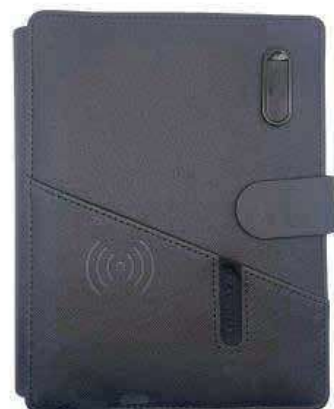

B-N C 01 i

Coffret Bloc Note Powerbank + Stylo

- Bloc-note Powerbank
- 5000 mah
- Wireless Charger
- Stylo
- Support Telephone

B-N C 02 i

Notebook power bank

- Bloc-note Powerbank
- 5000 mah
- Wireless Charger
- Stylo
- Logo Lumineux

B-N C 03 i

Notebook power bank

- Bloc-note Powerbank
- 5000 mah
- Support Telephone
- Wireless Charger
- Horloge

B-N C 04 i

Notebook power bank

- Bloc-note Powerbank
- 5000 mah
- Wireless Charger
- Stylo
- Logo Lumineux

B-N C 05 i

Notebook power bank

- Bloc-note Powerbank
- 5000 mah
- Wireless Charger
- Stylo
- Logo Lumineux

Bloc-note éco B

B-N É 01 b

**Bloc-Notes Écologique
En Carton**

Écriture

02